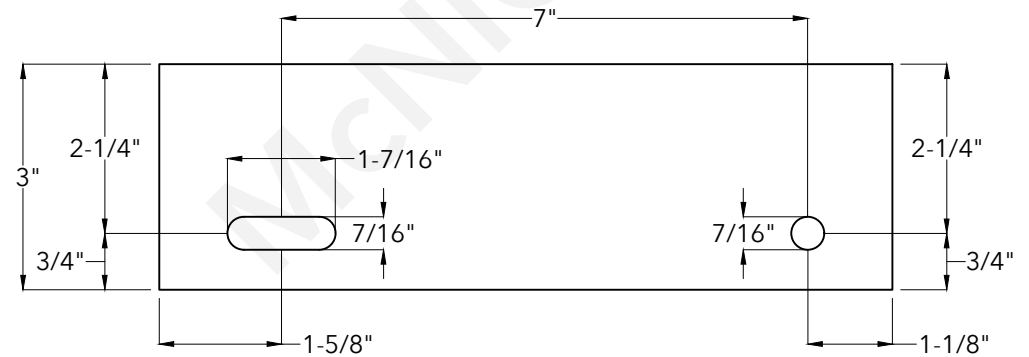

Top View

End View

McNICHOLS®

800.237.3820

mcnichols.com

McNICHOLS® ACCESSORIES

ACCESSORY TYPE	Carrier Plates - Bar Grating
PRIMARY MATERIAL	Aluminum
ACCESSORY PROFILE	CP-BG-930 (3" Hgt x 9-3/4" Wd)
A GAUGE/THICKNESS	.1875" Thick (3/16" Gauge)
B HEIGHT	3"
C WIDTH	9-3/4"

DRAWING

NOT TO SCALE

Item Number 60007109

Revision Date 05.26.2020

Page Number 1 of 1

© 2020 **McNICHOLS CO.**
All Rights Reserved.

Drawing is for visual and conceptual purposes, is not to scale, and is based on nominal manufacturing data subject to standard production tolerances. **McNICHOLS CO.** does not provide engineering services of any kind. Technical information provided is for evaluation by technically skilled persons only, with any use thereof to be at their independent discretion and risk. **McNICHOLS CO.** shall have no responsibility or liability for results obtained or damages resulting from improper evaluation or use. **McNICHOLS CO.** makes no representation or warranty of any kind, express or implied, at law or in equity, regarding drawing including with respect to merchantability, fitness for any particular use or purpose, or design. All other representations or warranties are hereby disclaimed. This document and other related documents are subject to **McNICHOLS CO.** Terms and Conditions.