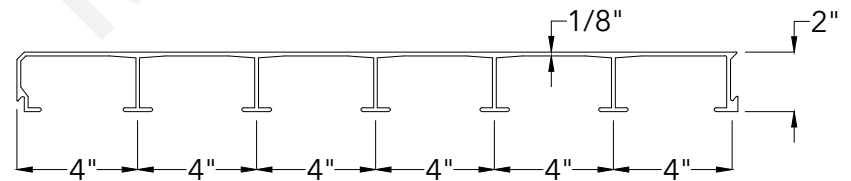

End View

800.237.3820
mcnichols.com

McNICHOLS® DECKING & FLOORING

DRAWING

Drawing is for visual and conceptual purposes, is not to scale, and is based on nominal manufacturing data subject to standard production tolerances. **McNICHOLS CO.** does not provide engineering services of any kind. Technical information provided is for evaluation by technically skilled persons only, with any use thereof to be at their independent discretion and risk. **McNICHOLS CO.** shall have no responsibility or liability for results obtained or damages resulting from improper evaluation or use. **McNICHOLS CO.** makes no representation or warranty of any kind, express or implied, at law or in equity, regarding drawing including with respect to merchantability, fitness for any particular use or purpose, or design. All other representations or warranties are hereby disclaimed. This document and other related documents are subject to **McNICHOLS CO.** Terms and Conditions.

CONSTRUCTION TYPE	Interlocking Plank Flooring
SERIES NAME	SAFPLANK®
PRIMARY MATERIAL	Fiberglass
SURFACE PROFILE	Solid (24" Width)
PRODUCT SURFACE	Fine Grit
PERCENT OPEN AREA	0%
A GAUGE /THICKNESS	1/8" Thick (.1250" Thick)
B HEIGHT	2"
C SURFACE WIDTH	24"

NOT TO SCALE

Item Number F1SG24SP
Revision Date 01.13.2023
Page Number 1 of 1

© 2023 **McNICHOLS CO.**
All Rights Reserved.

ADA COMPLIANT WHEN INSTALLED USING MULTIPLE PIECES TO WIDTH REGARDLESS OF THE DIRECTION OF TRAVEL