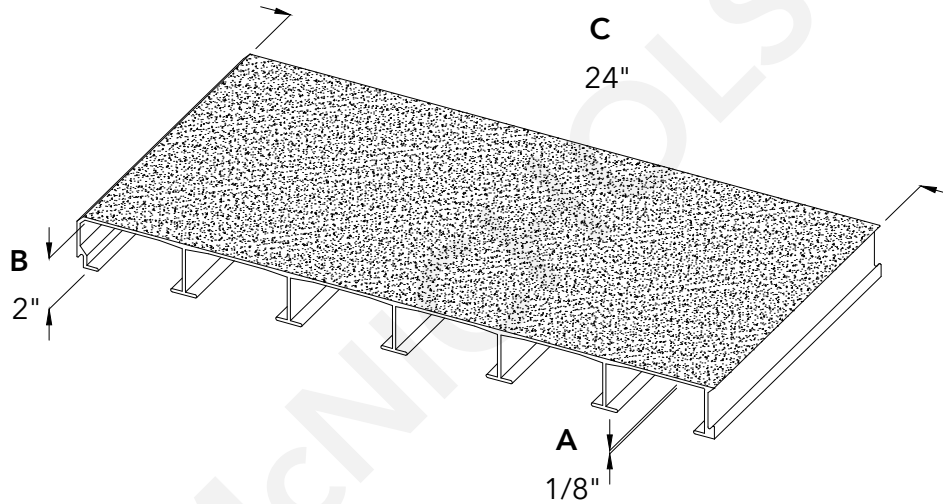

Top View

End View

800.237.3820
mcnichols.com

McNICHOLS® DECKING & FLOORING

DRAWING

Drawing is for visual and conceptual purposes, is not to scale, and is based on nominal manufacturing data subject to standard production tolerances. **McNICHOLS CO.** does not provide engineering services of any kind. Technical information provided is for evaluation by technically skilled persons only, with any use thereof to be at their independent discretion and risk. **McNICHOLS CO.** shall have no responsibility or liability for results obtained or damages resulting from improper evaluation or use. **McNICHOLS CO.** makes no representation or warranty of any kind, express or implied, at law or in equity, regarding drawing including with respect to merchantability, fitness for any particular use or purpose, or design. All other representations or warranties are hereby disclaimed. This document and other related documents are subject to **McNICHOLS CO.** Terms and Conditions.

CONSTRUCTION TYPE	Interlocking Plank Flooring
SERIES NAME	SAFPLANK®
PRIMARY MATERIAL	Fiberglass
SURFACE PROFILE	Solid (24" Width)
PRODUCT SURFACE	Fine Grit
PERCENT OPEN AREA	0%
A GAUGE /THICKNESS	1/8" Thick (.1250" Thick)
B HEIGHT	2"
C SURFACE WIDTH	24"

NOT TO SCALE

Item Number F1SG24SP
Revision Date 01.13.2023
Page Number 1 of 1

© 2023 **McNICHOLS CO.**
All Rights Reserved.

ADA COMPLIANT WHEN INSTALLED USING MULTIPLE PIECES TO WIDTH REGARDLESS OF THE DIRECTION OF TRAVEL