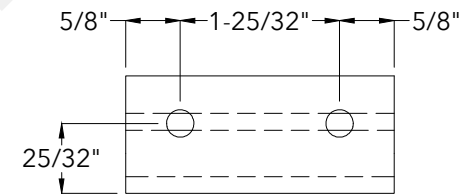

Clip Top View

Clip Side View

Clip End View

McNICHOLS®

800.237.3820

mcnichols.com

Drawing is for visual and conceptual purposes, is not to scale, and is based on nominal manufacturing data subject to standard production tolerances. **McNICHOLS CO.** does not provide engineering services of any kind. Technical information provided is for evaluation by technically skilled persons only, with any use thereof to be at their independent discretion and risk. **McNICHOLS CO.** shall have no responsibility or liability for results obtained or damages resulting from improper evaluation or use. **McNICHOLS CO.** makes no representation or warranty of any kind, express or implied, at law or in equity, regarding drawing including with respect to merchantability, fitness for any particular use or purpose, or design. All other representations or warranties are hereby disclaimed. This document and other related documents are subject to **McNICHOLS CO.** Terms and Conditions.

McNICHOLS® ACCESSORIES

ACCESSORY TYPE
PRIMARY MATERIAL
ACCESSORY PROFILE
COMPATIBLE WITH

HARDWARE

Fastener
Galvanized Steel
Mid-Support Clip
Fits all GRIP STRUT® Plank Grating, PERF-O GRIP® Plank Grating and TRACTION TREAD™ Plank Grating
Two - 3/8" x 1-1/2" Set Screws