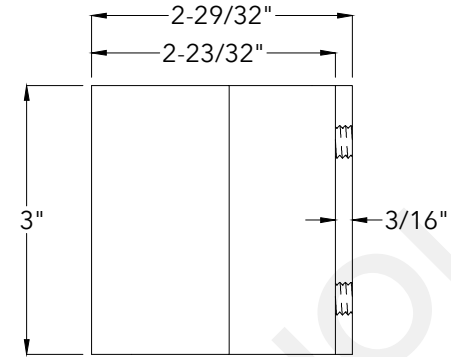

Clip Top View

Clip Side View

Clip End View

McNICHOLS®

800.237.3820

mcnichols.com

Drawing is for visual and conceptual purposes, is not to scale, and is based on nominal manufacturing data subject to standard production tolerances. **McNICHOLS CO.** does not provide engineering services of any kind. Technical information provided is for evaluation by technically skilled persons only, with any use thereof to be at their independent discretion and risk. **McNICHOLS CO.** shall have no responsibility or liability for results obtained or damages resulting from improper evaluation or use. **McNICHOLS CO.** makes no representation or warranty of any kind, express or implied, at law or in equity, regarding drawing including with respect to merchantability, fitness for any particular use or purpose, or design. All other representations or warranties are hereby disclaimed. This document and other related documents are subject to **McNICHOLS CO.** Terms and Conditions.

McNICHOLS® ACCESSORIES

ACCESSORY TYPE
PRIMARY MATERIAL
ACCESSORY PROFILE
COMPATIBLE WITH

HARDWARE

Fastener
Galvanized Steel
Mid-Support Clip
Fits all GRIP STRUT® Plank Grating, PERF-O GRIP® Plank Grating and TRACTION TREAD™ Plank Grating
Two - 3/8" x 1-1/2" Set Screws

DRAWING

NOT TO SCALE

Item Number M0MS-99999

Revision Date 09.03.2021

Page Number 1 of 1

© 2021 **McNICHOLS CO.**
All Rights Reserved.