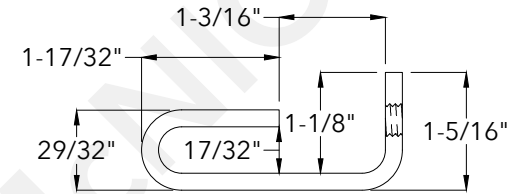

Clip Top View

Clip Side View

Clip End View

McNICHOLS®

800.237.3820

mcnichols.com

Drawing is for visual and conceptual purposes, is not to scale, and is based on nominal manufacturing data subject to standard production tolerances. **McNICHOLS CO.** does not provide engineering services of any kind. Technical information provided is for evaluation by technically skilled persons only, with any use thereof to be at their independent discretion and risk. **McNICHOLS CO.** shall have no responsibility or liability for results obtained or damages resulting from improper evaluation or use. **McNICHOLS CO.** makes no representation or warranty of any kind, express or implied, at law or in equity, regarding drawing including with respect to merchantability, fitness for any particular use or purpose, or design. All other representations or warranties are hereby disclaimed. This document and other related documents are subject to **McNICHOLS CO.** Terms and Conditions.

McNICHOLS® ACCESSORIES

ACCESSORY TYPE
PRIMARY MATERIAL
ACCESSORY PROFILE
COMPATIBLE WITH

HARDWARE

Fastener
Galvanized Steel
Mid-Support Clip
Fits all GRIP STRUT® Plank Grating, PERF-O GRIP® Plank Grating and TRACTION TREAD™ Plank Grating
Two - 3/8" x 1-1/2" Set Screws